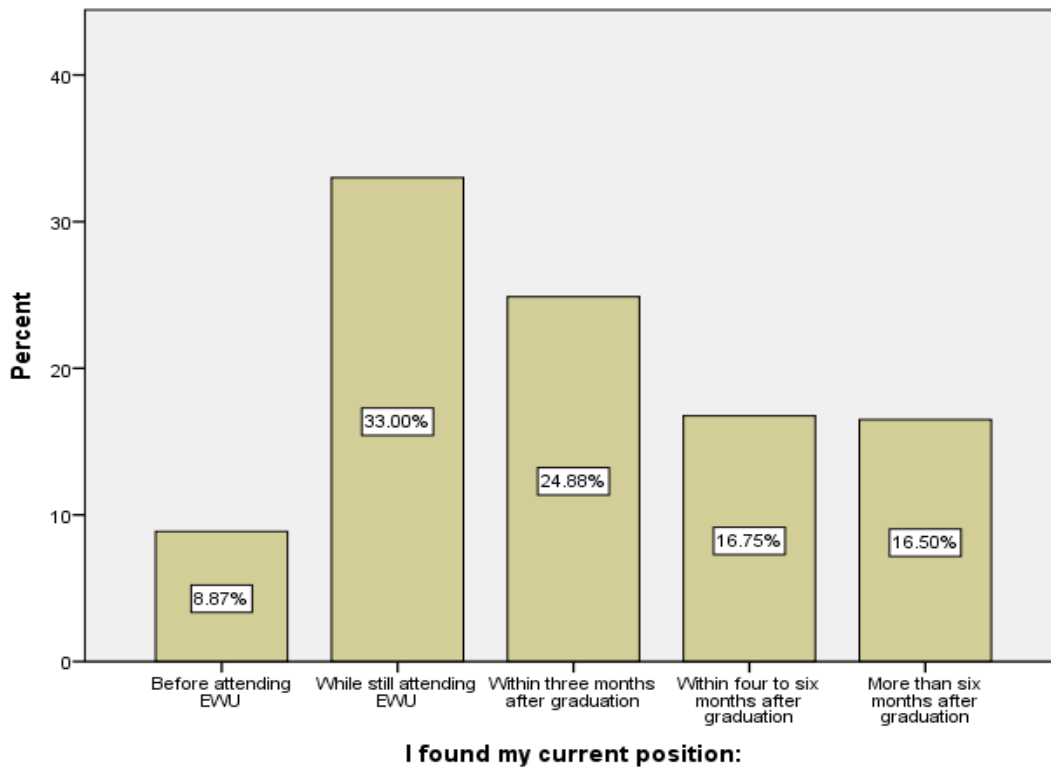

I found my current position:

Statistics

I found my current position:

N	Valid	406
	Missing	88

I found my current position:

		Frequency	Percent	Valid Percent	Cumulative Percent
Valid	Before attending EWU	36	7.3	8.9	8.9
	While still attending EWU	134	27.1	33.0	41.9
	Within three months after graduation	101	20.4	24.9	66.7
	Within four to six months after graduation	68	13.8	16.7	83.5
	More than six months after graduation	67	13.6	16.5	100.0
	Total	406	82.2	100.0	
Missing	System	88	17.8		
Total		494	100.0		