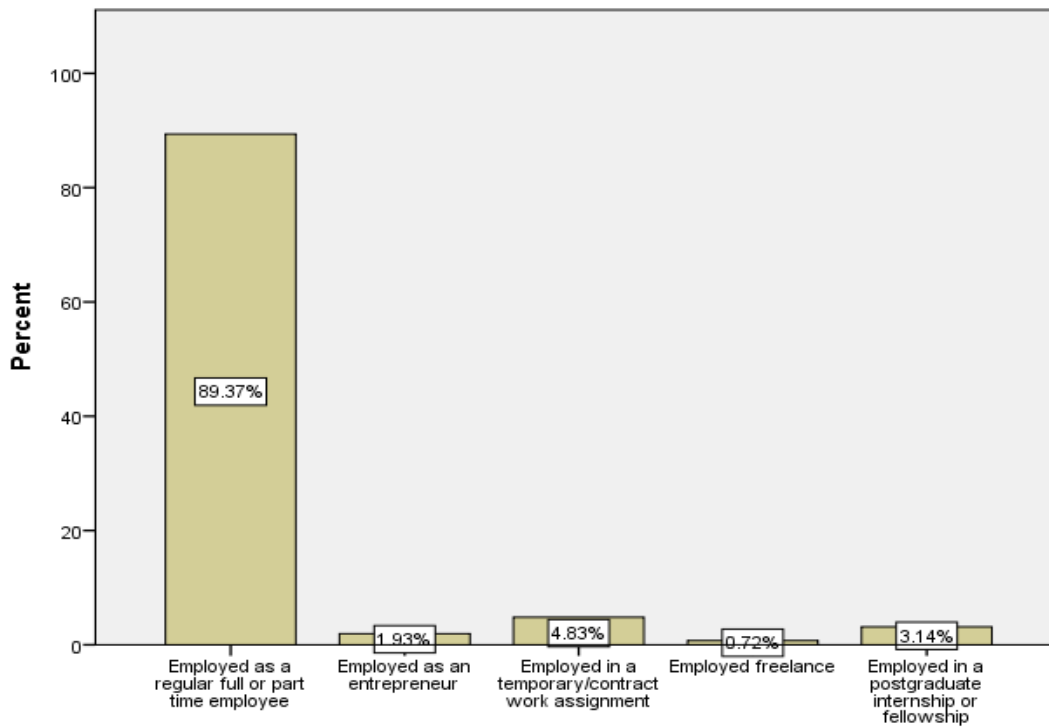

Please select the category which BEST describes your empl...

		Frequency	Percent	Valid Percent	Cumulative Percent
Valid	Employed as a regular full or part time employee	370	74.9	89.4	89.4
	Employed as an entrepreneur	8	1.6	1.9	91.3
	Employed in a temporary/contract work assignment	20	4.0	4.8	96.1
	Employed freelance	3	.6	.7	96.9
	Employed in a postgraduate internship or fellowship	13	2.6	3.1	100.0
	Total	414	83.8	100.0	
Missing	System	80	16.2		
Total		494	100.0		