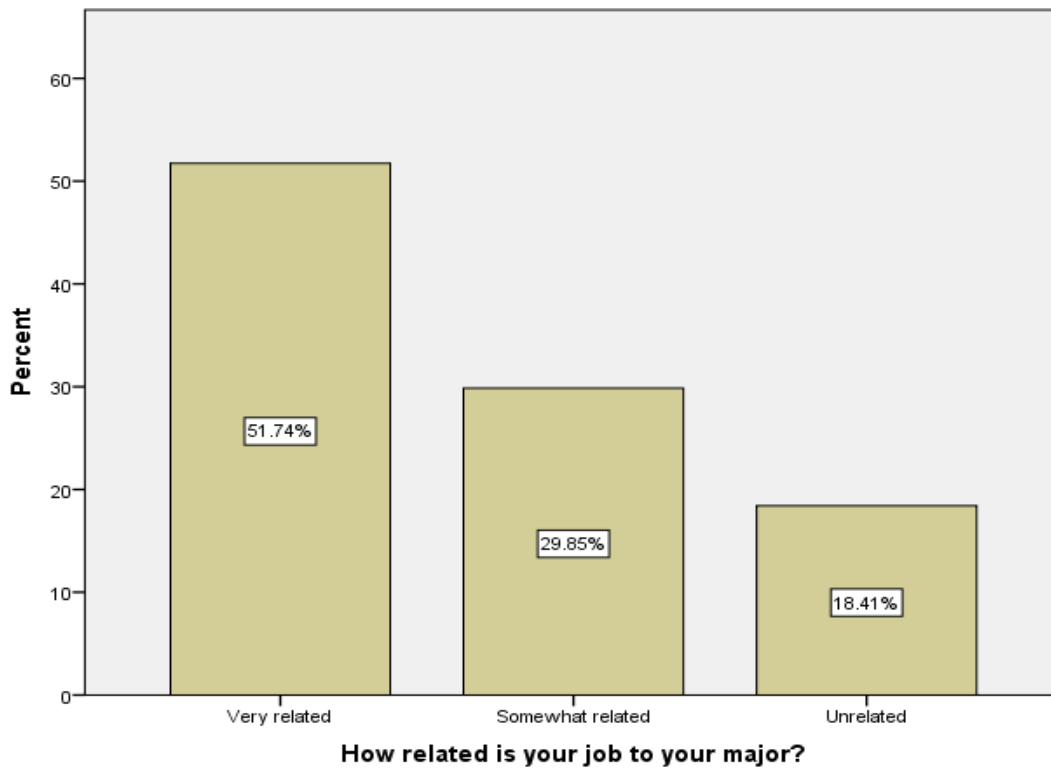

How did you learn about your current position?

How related is your job to your major?

Statistics

How related is your job to your major?

N	Valid	402
	Missing	92

How related is your job to your major?

		Frequency	Percent	Valid Percent	Cumulative Percent
Valid	Very related	208	42.1	51.7	51.7
	Somewhat related	120	24.3	29.9	81.6
	Unrelated	74	15.0	18.4	100.0
	Total	402	81.4	100.0	
Missing	System	92	18.6		
Total		494	100.0		

I found my current position:

Statistics

I found my current position:

N	Valid	406
	Missing	88

I found my current position:

		Frequency	Percent	Valid Percent	Cumulative Percent
Valid	Before attending EWU	36	7.3	8.9	8.9
	While still attending EWU	134	27.1	33.0	41.9
	Within three months after graduation	101	20.4	24.9	66.7
	Within four to six months after graduation	68	13.8	16.7	83.5
	More than six months after graduation	67	13.6	16.5	100.0
	Total	406	82.2	100.0	
Missing	System	88	17.8		
Total		494	100.0		