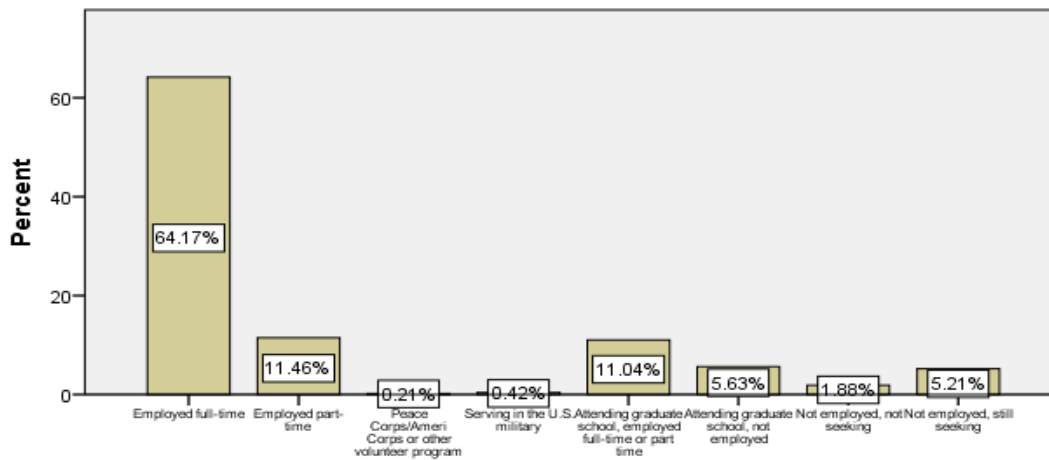

		Frequency	Percent	Valid Percent	Cumulative Percent
Valid	Employed full-time	308	62.3	64.2	64.2
	Employed part-time	55	11.1	11.5	75.6
	Peace Corps/AmeriCorps or other volunteer program	1	.2	.2	75.8
	Serving in the U.S. military	2	.4	.4	76.3
	Attending graduate school, employed full-time or part time	53	10.7	11.0	87.3
	Attending graduate school, not employed	27	5.5	5.6	92.9
	Not employed, not seeking	9	1.8	1.9	94.8
	Not employed, still seeking	25	5.1	5.2	100.0
	Total	480	97.2	100.0	
Missing	System	14	2.8		
Total		494	100.0		