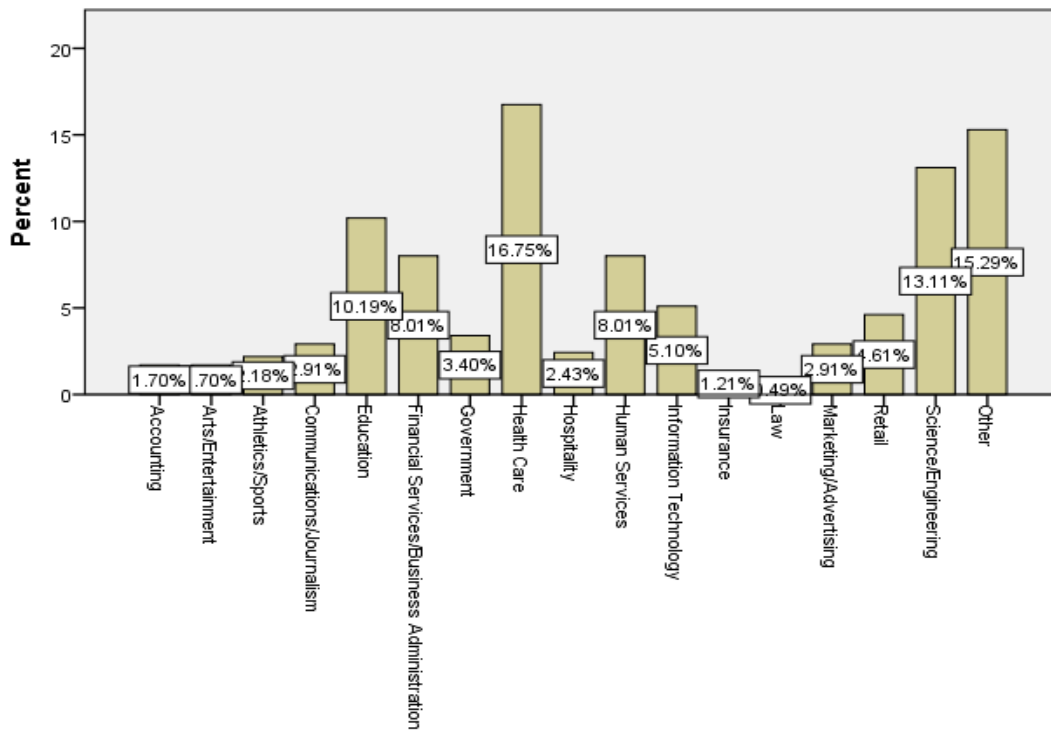

Total	412	83.4	100.0
Missing	System	82	16.6	
Total		494	100.0	

Which Category best reflects your employment industry?

How did you learn about your current position?

Statistics

How did you learn about your current position?

N	Valid	344
	Missing	150

How did you learn about your current position?

		Frequency	Percent	Valid Percent	Cumulative Percent	
Valid	Career Services	9	1.8	2.6	2.6	
	Print Publication	2	.4	.6	3.2	
	Employment Agency	13	2.6	3.8	7.0	
	Faculty/Adviser	17	3.4	4.9	11.9	
	Career Fair	15	3.0	4.4	16.3	
	Internet employment sites	112	22.7	32.6	48.8	
	Employer web sites	37	7.5	10.8	59.6	
	Professional organizations	12	2.4	3.5	63.1	
	Alumni	15	3.0	4.4	67.4	
	Networking	112	22.7	32.6	100.0	
	Total	344	69.6	100.0		
	Missing	System	150	30.4		
Total		494	100.0