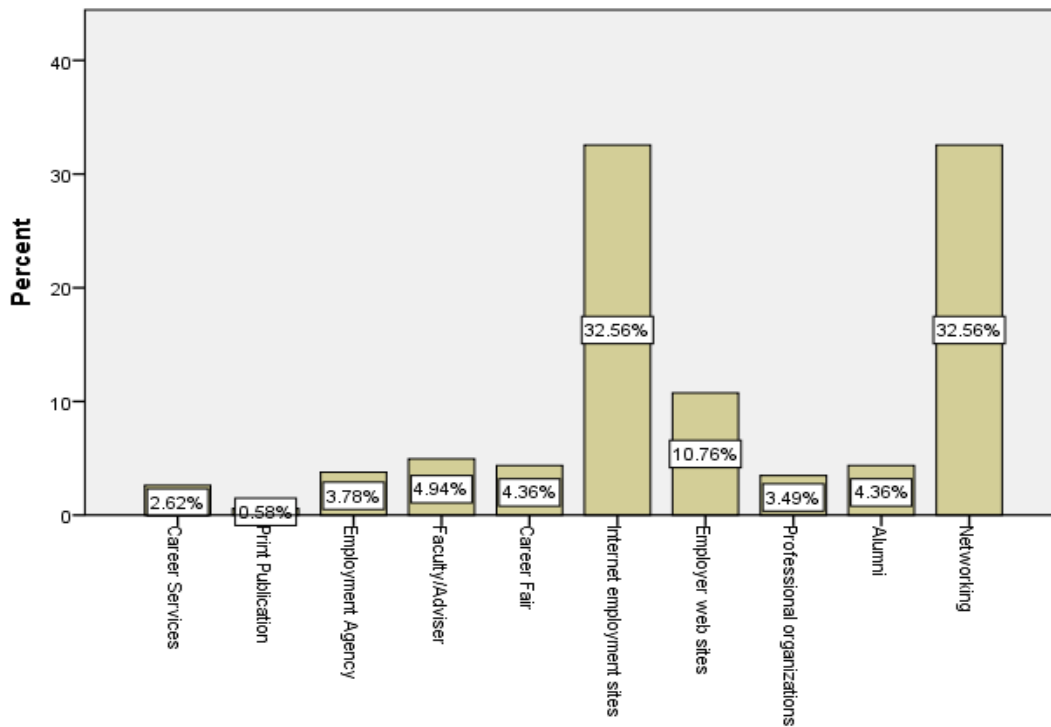

	Total	412	83.4	100.0
Missing	System	82	16.6	
Total		494	100.0	

Which Category best reflects your employment industry?

How did you learn about your current position?

Statistics

How did you learn about your current position?

N	Valid	344
	Missing	150

How did you learn about your current position?

		Frequency	Percent	Valid Percent	Cumulative Percent
Valid	Career Services	9	1.8	2.6	2.6
	Print Publication	2	.4	.6	3.2
	Employment Agency	13	2.6	3.8	7.0
	Faculty/Adviser	17	3.4	4.9	11.9
	Career Fair	15	3.0	4.4	16.3
	Internet employment sites	112	22.7	32.6	48.8
	Employer web sites	37	7.5	10.8	59.6
	Professional organizations	12	2.4	3.5	63.1
	Alumni	15	3.0	4.4	67.4
	Networking	112	22.7	32.6	100.0
	Total	344	69.6	100.0	
	Missing	System	150	30.4	
Total		494	100.0		