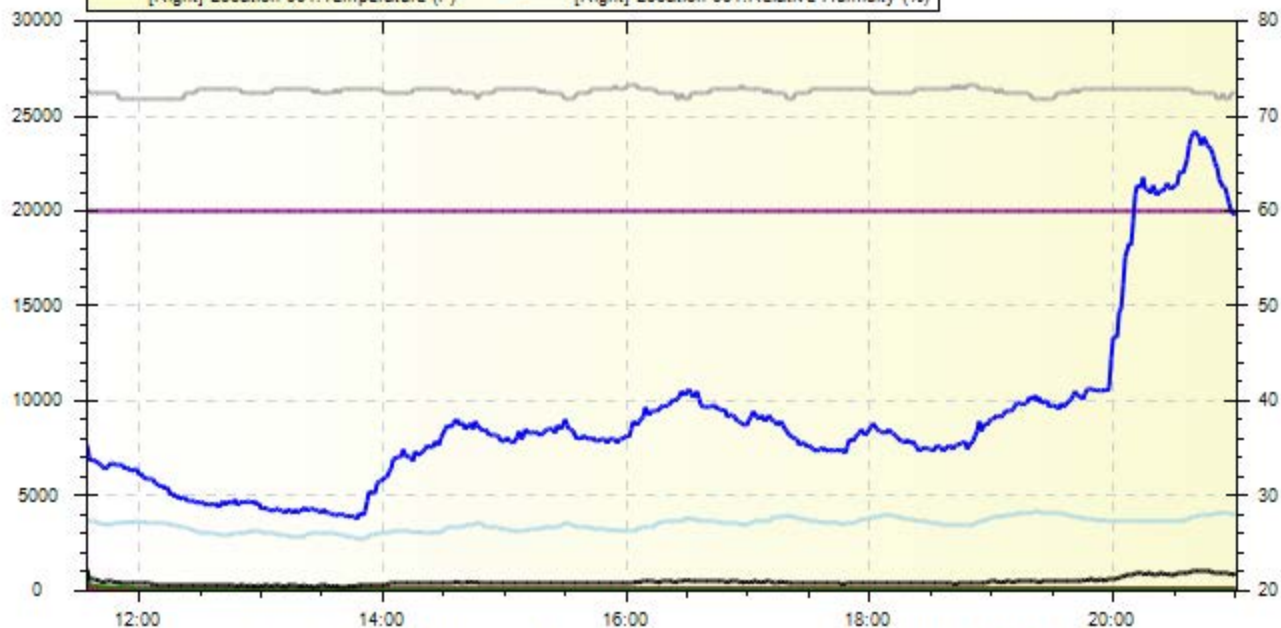

# JFK L23 03/29/19

Time: 3/29/2019 08:14:00 to 3/29/2019 17:41:00, Duration 0 day(s) + 09:27:00

# JFK L23 03/28/19

Time: 3/28/2019 11:34:00 to 3/28/2019 21:01:00, Duration 0 day(s) + 09:27:00