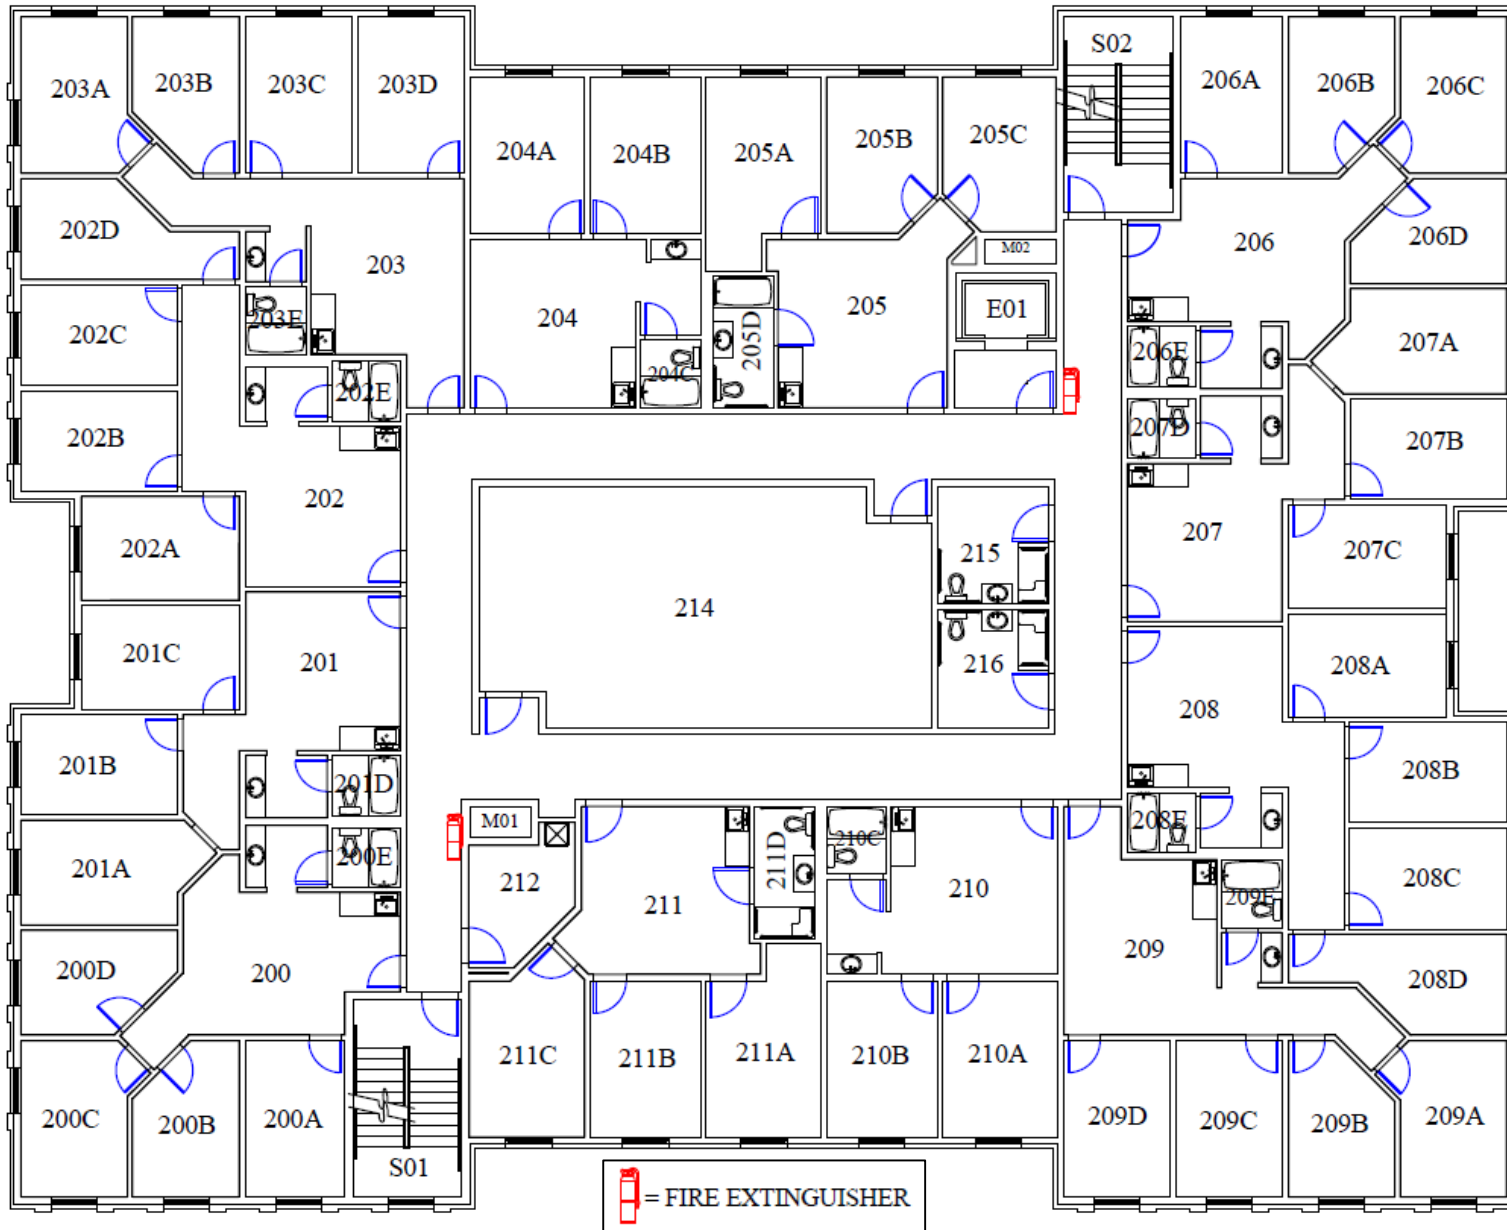

Brewster Hall – First Floor

 = FIRE EXTINGUISHER  = AED

Brewster Hall – Second Floor

Fire extinguishers are in the same locations on the second, third and fourth floors.

There is an additional fire extinguisher on the third floor in room 312.