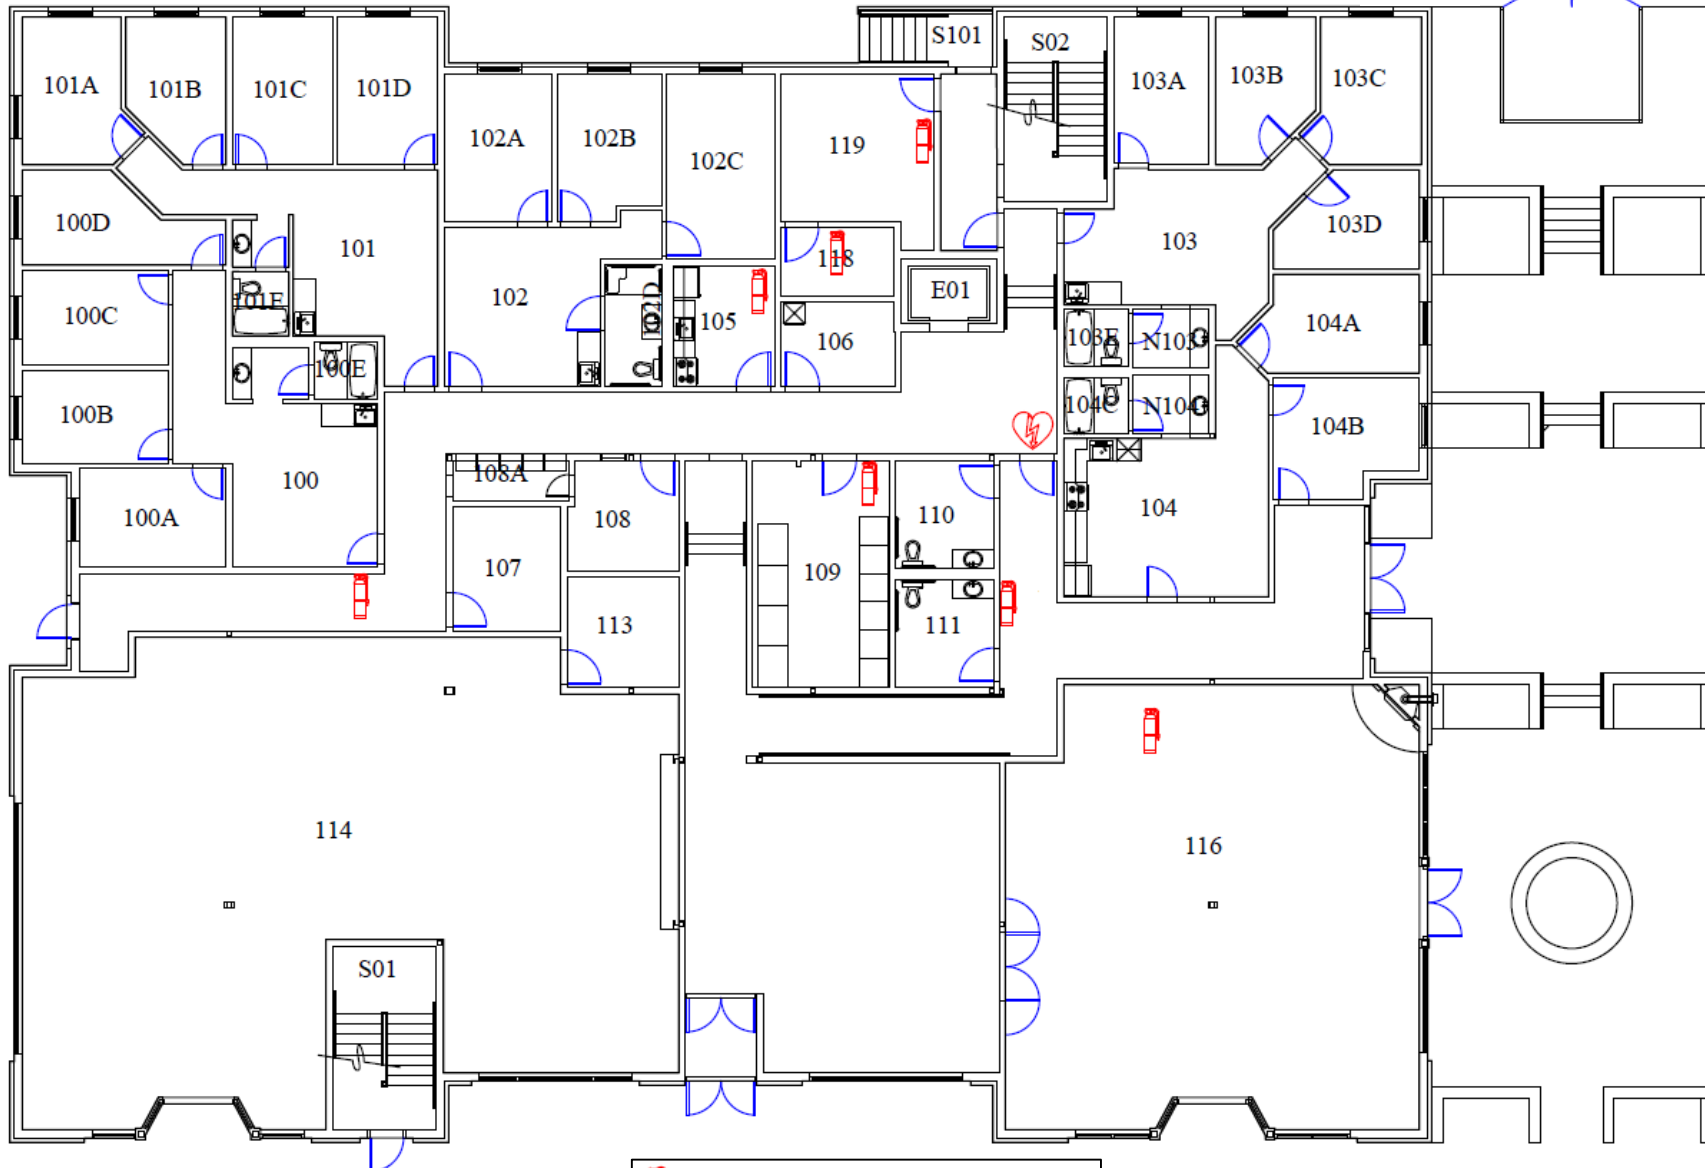

Brewster Hall – First Floor

 = FIRE EXTINGUISHER  = AED

Brewster Hall – Second Floor

Fire extinguishers are in the same locations on the second, third and fourth floors.

There is an additional fire extinguisher on the third floor in room 312.