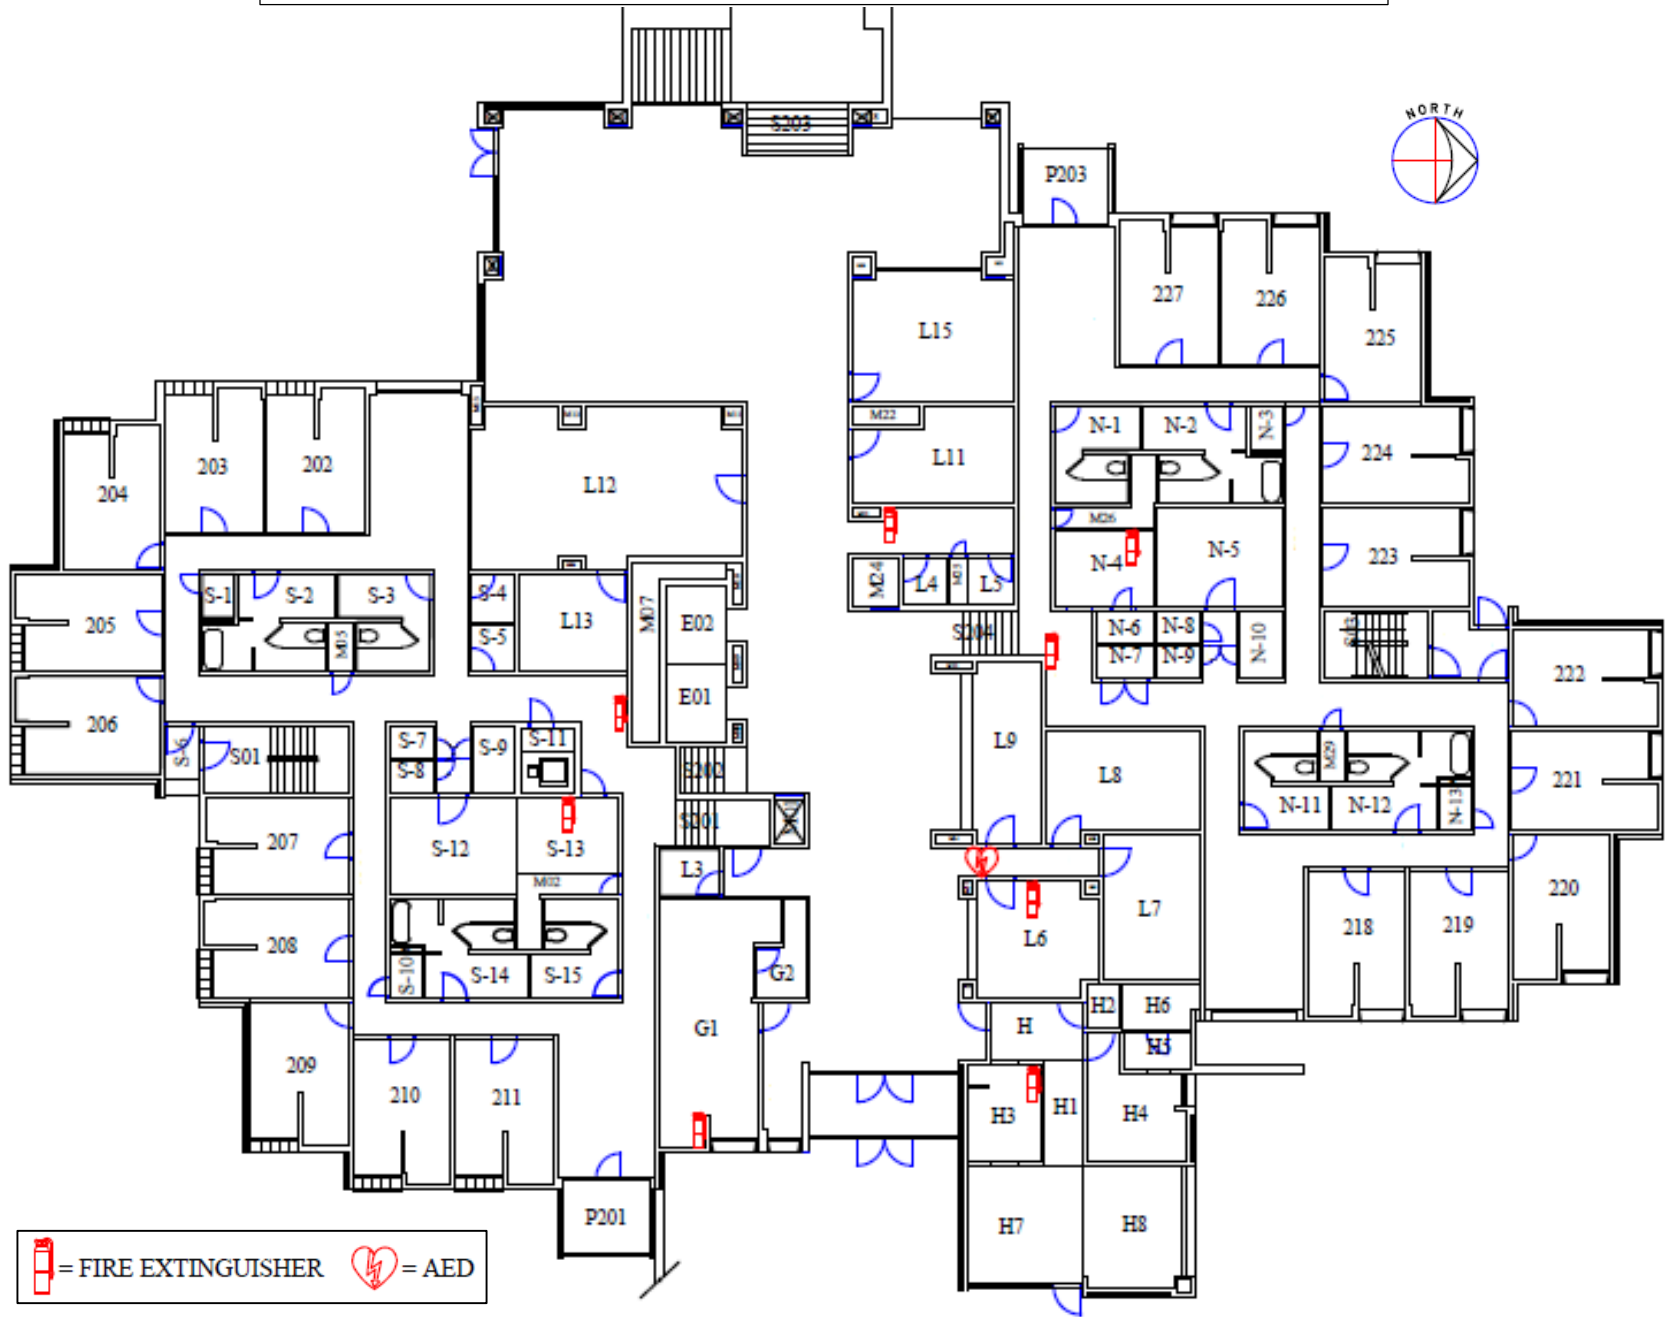

Morrison Hall - Basement

 = FIRE EXTINGUISHER

Morrison Hall - First Floor

Morrison Hall – Lobby and Second Floor

Morrison Hall – Third Floor

Fire extinguishers are in the same locations on floors 3-8.