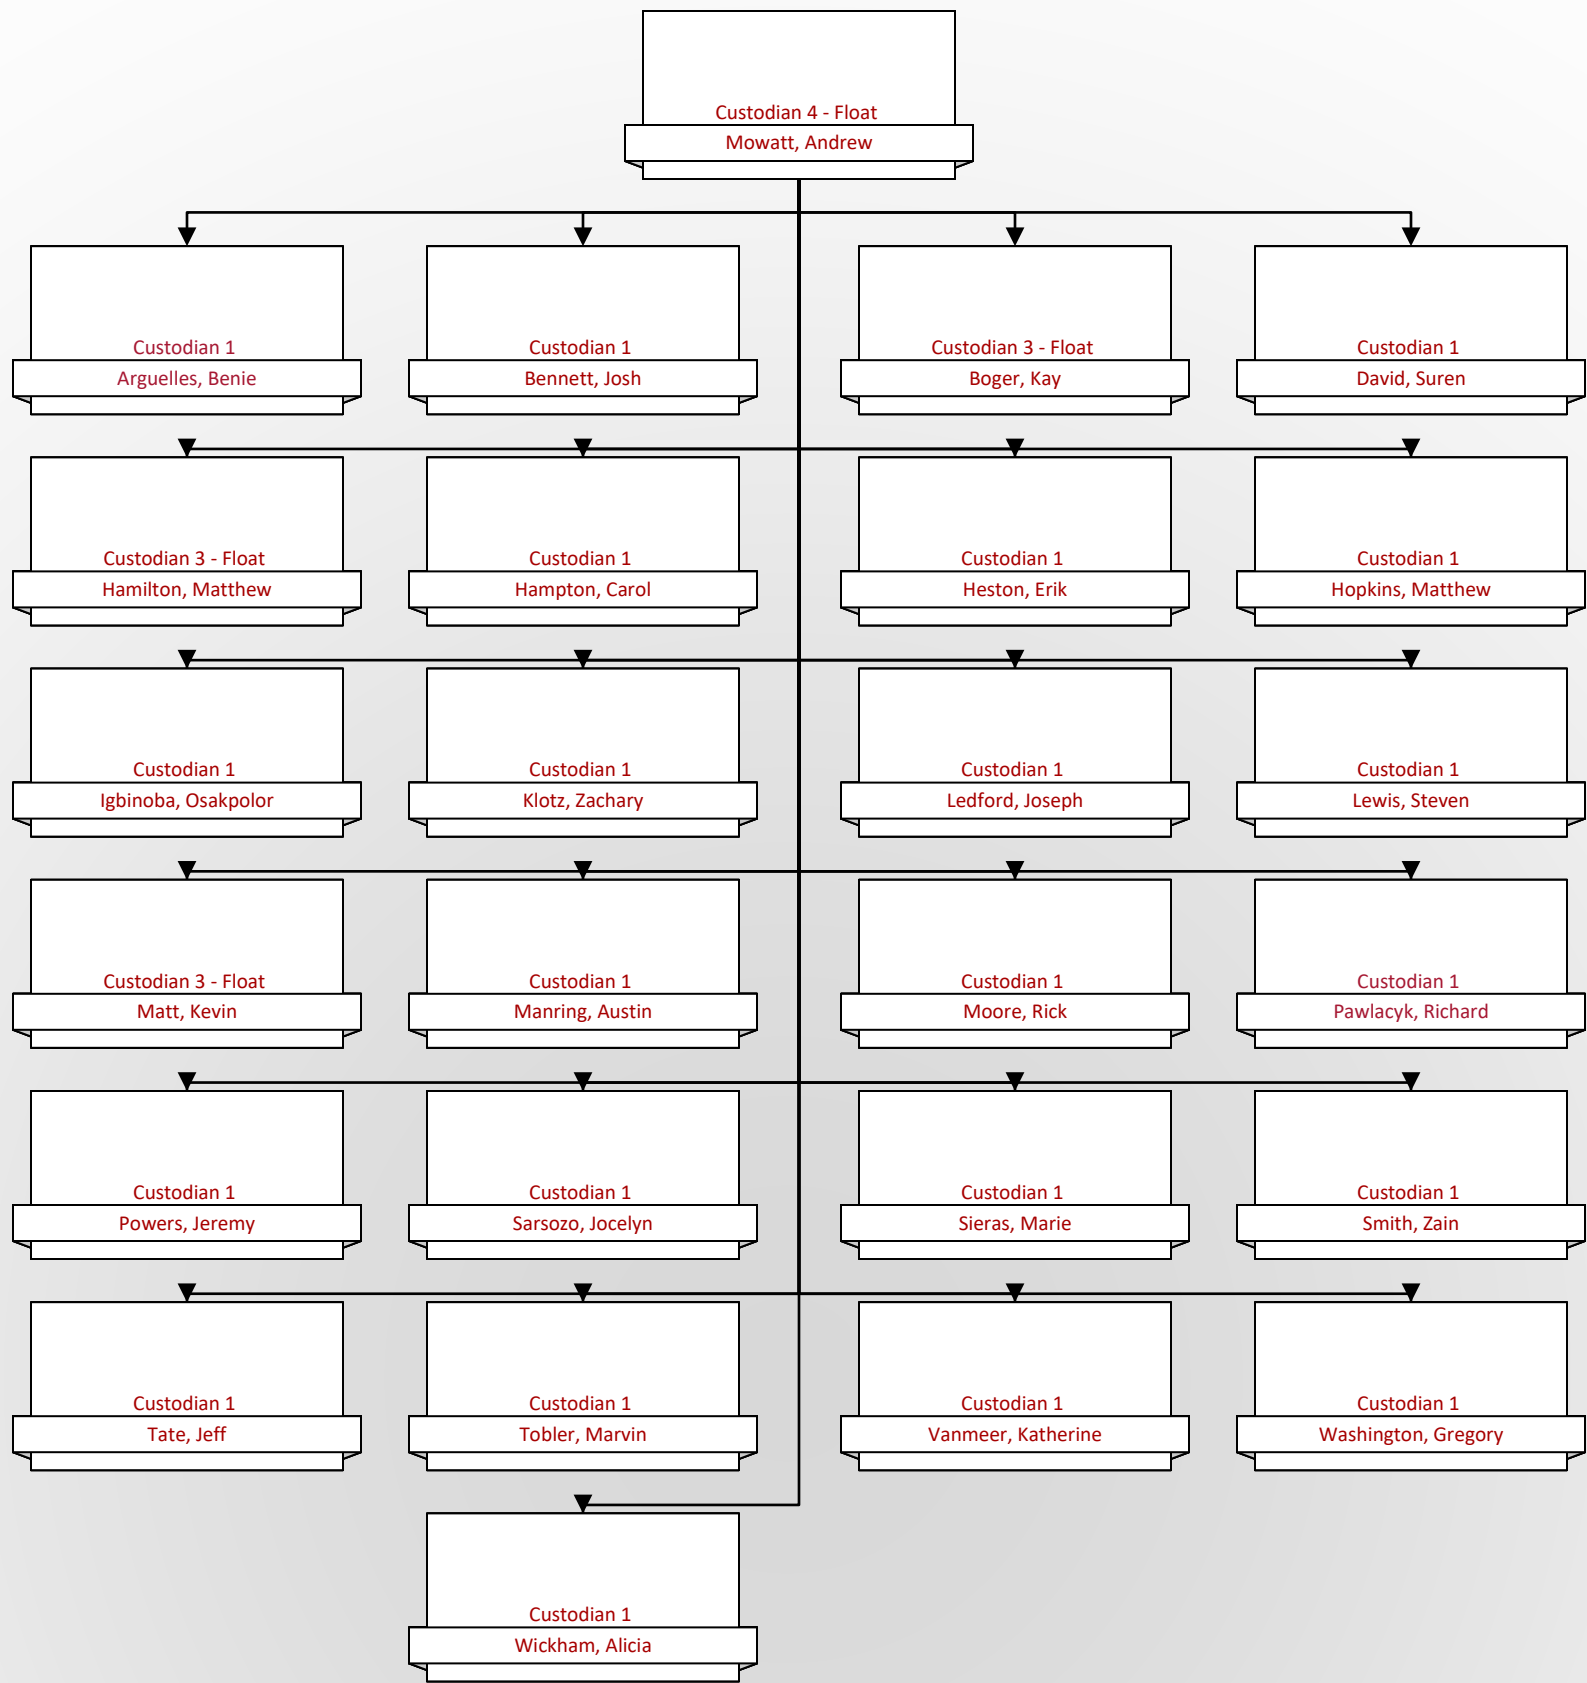

# EASTERN WASHINGTON UNIVERSITY CUSTODIAL SERVICES

Last modified 12/07/2023