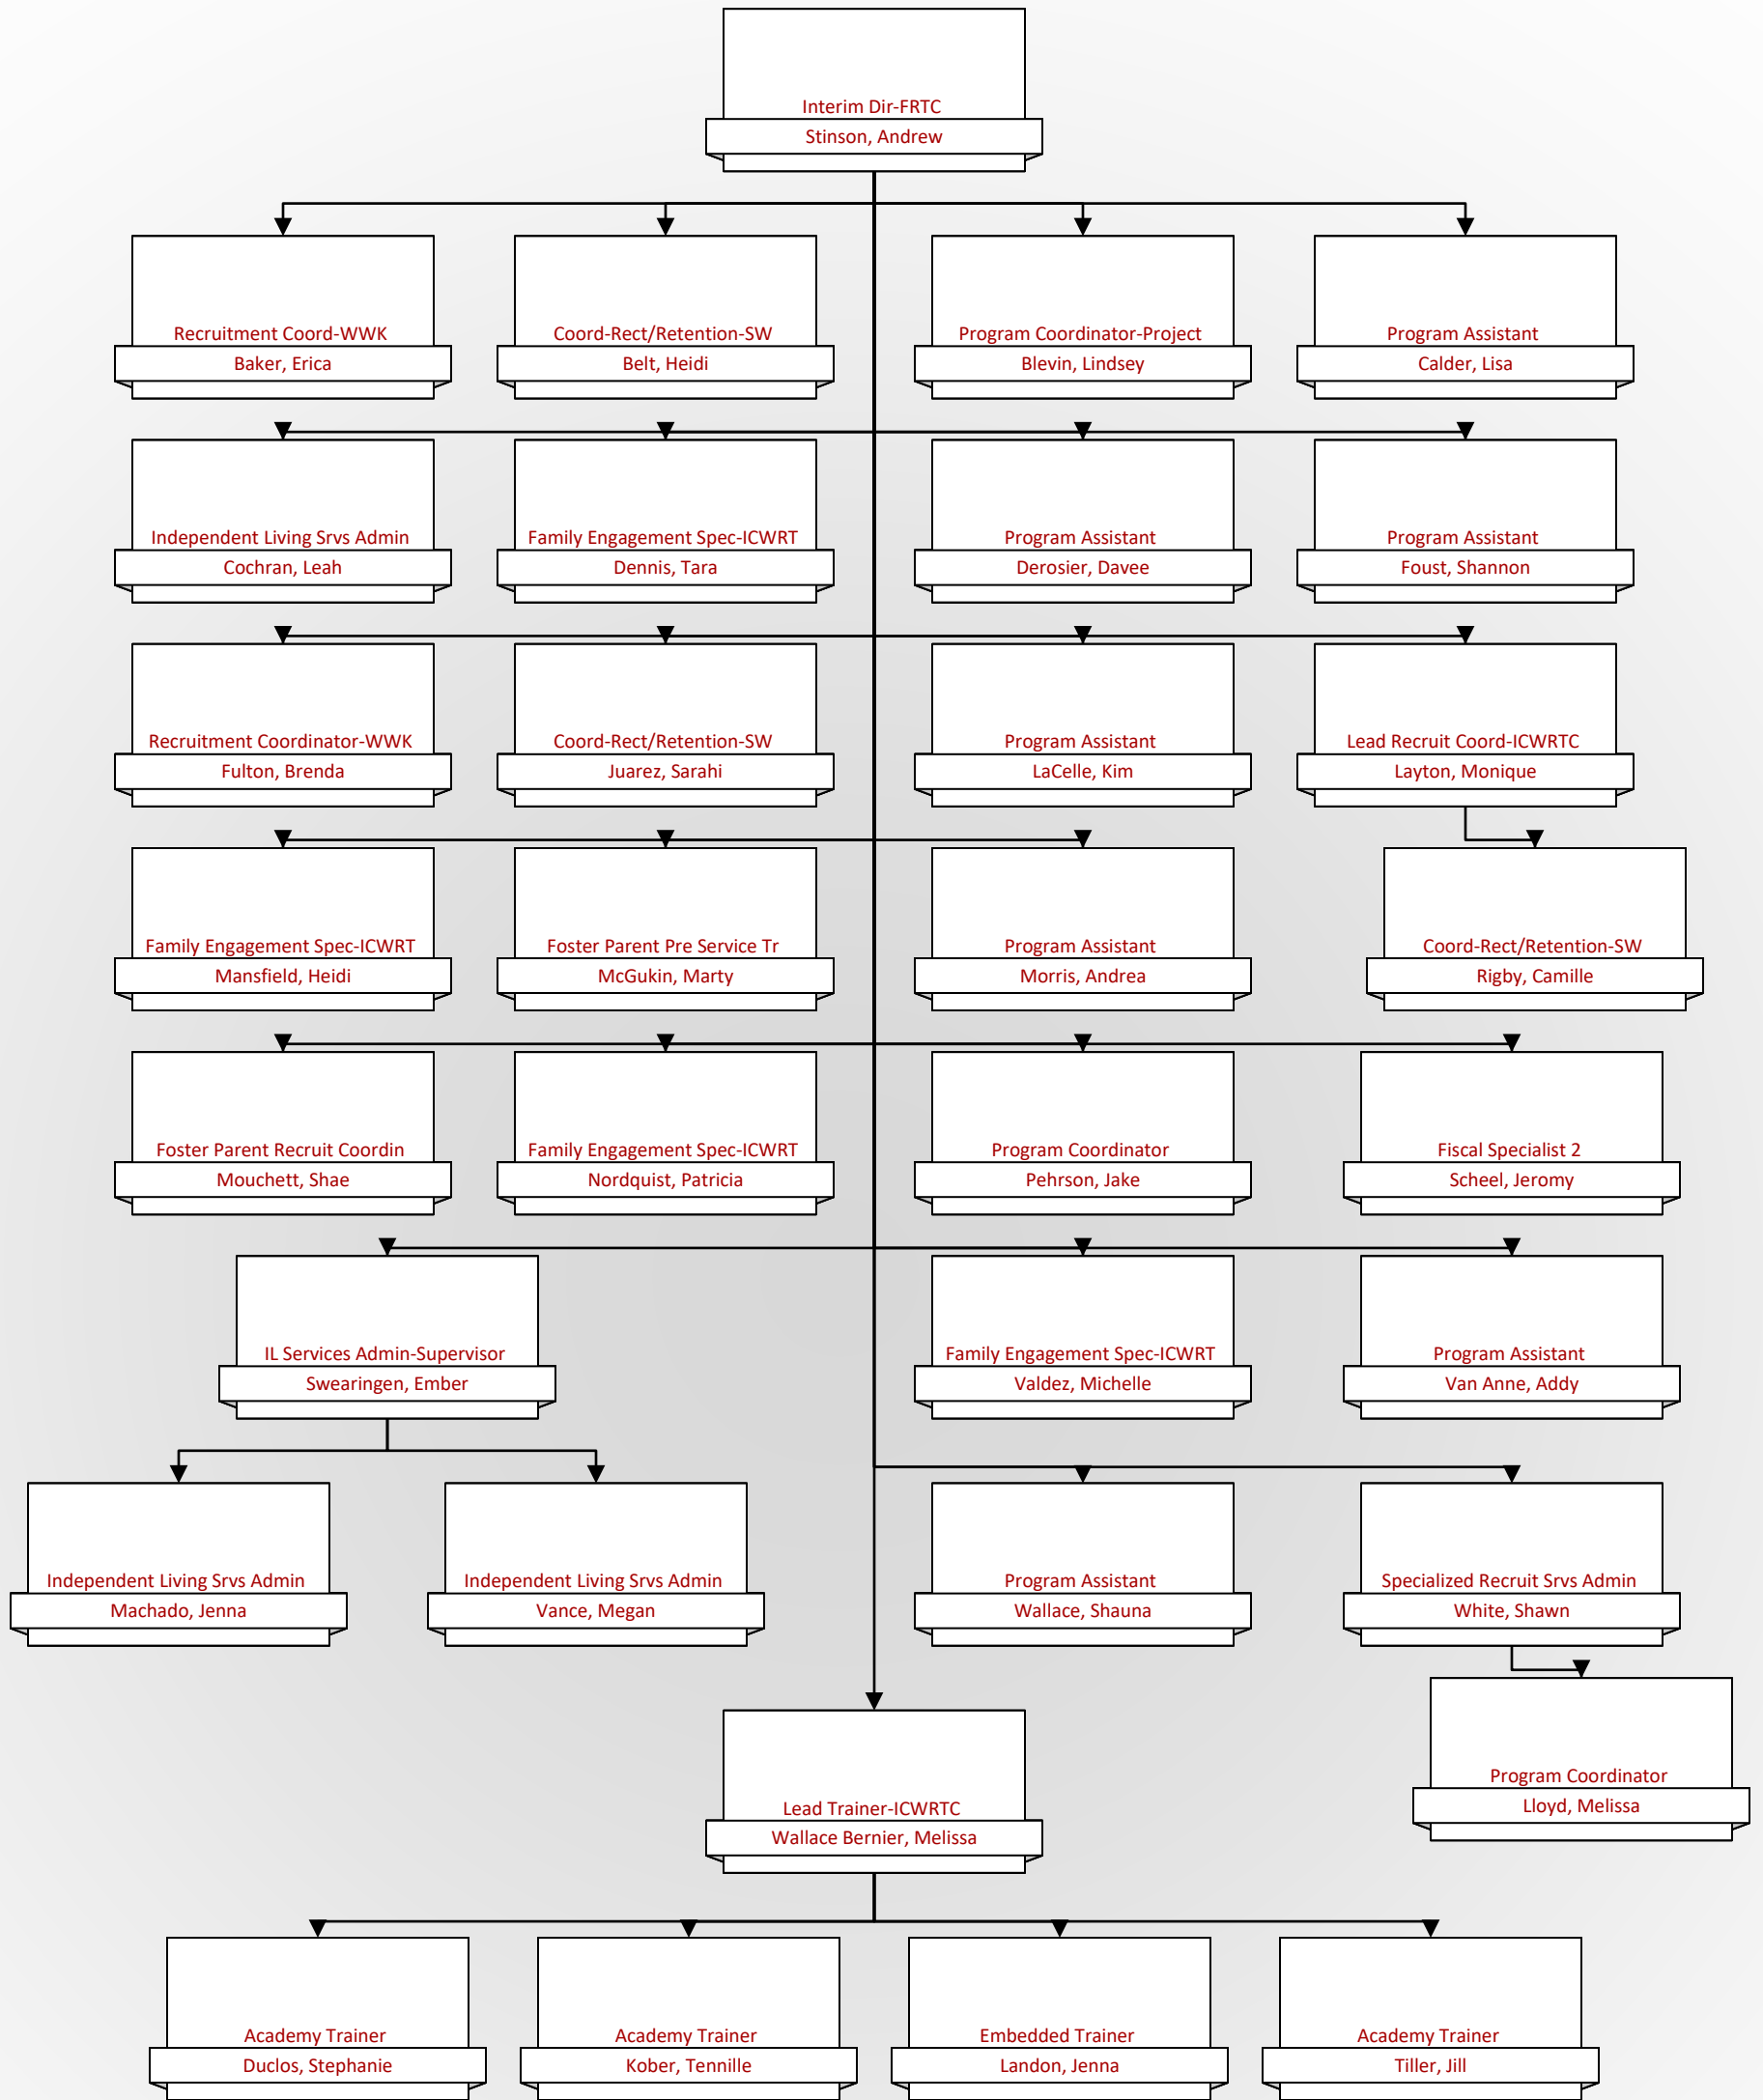

EASTERN WASHINGTON UNIVERSITY FAMILY RESOURCE AND TRAINING CENTER

Last modified 12/29/2023