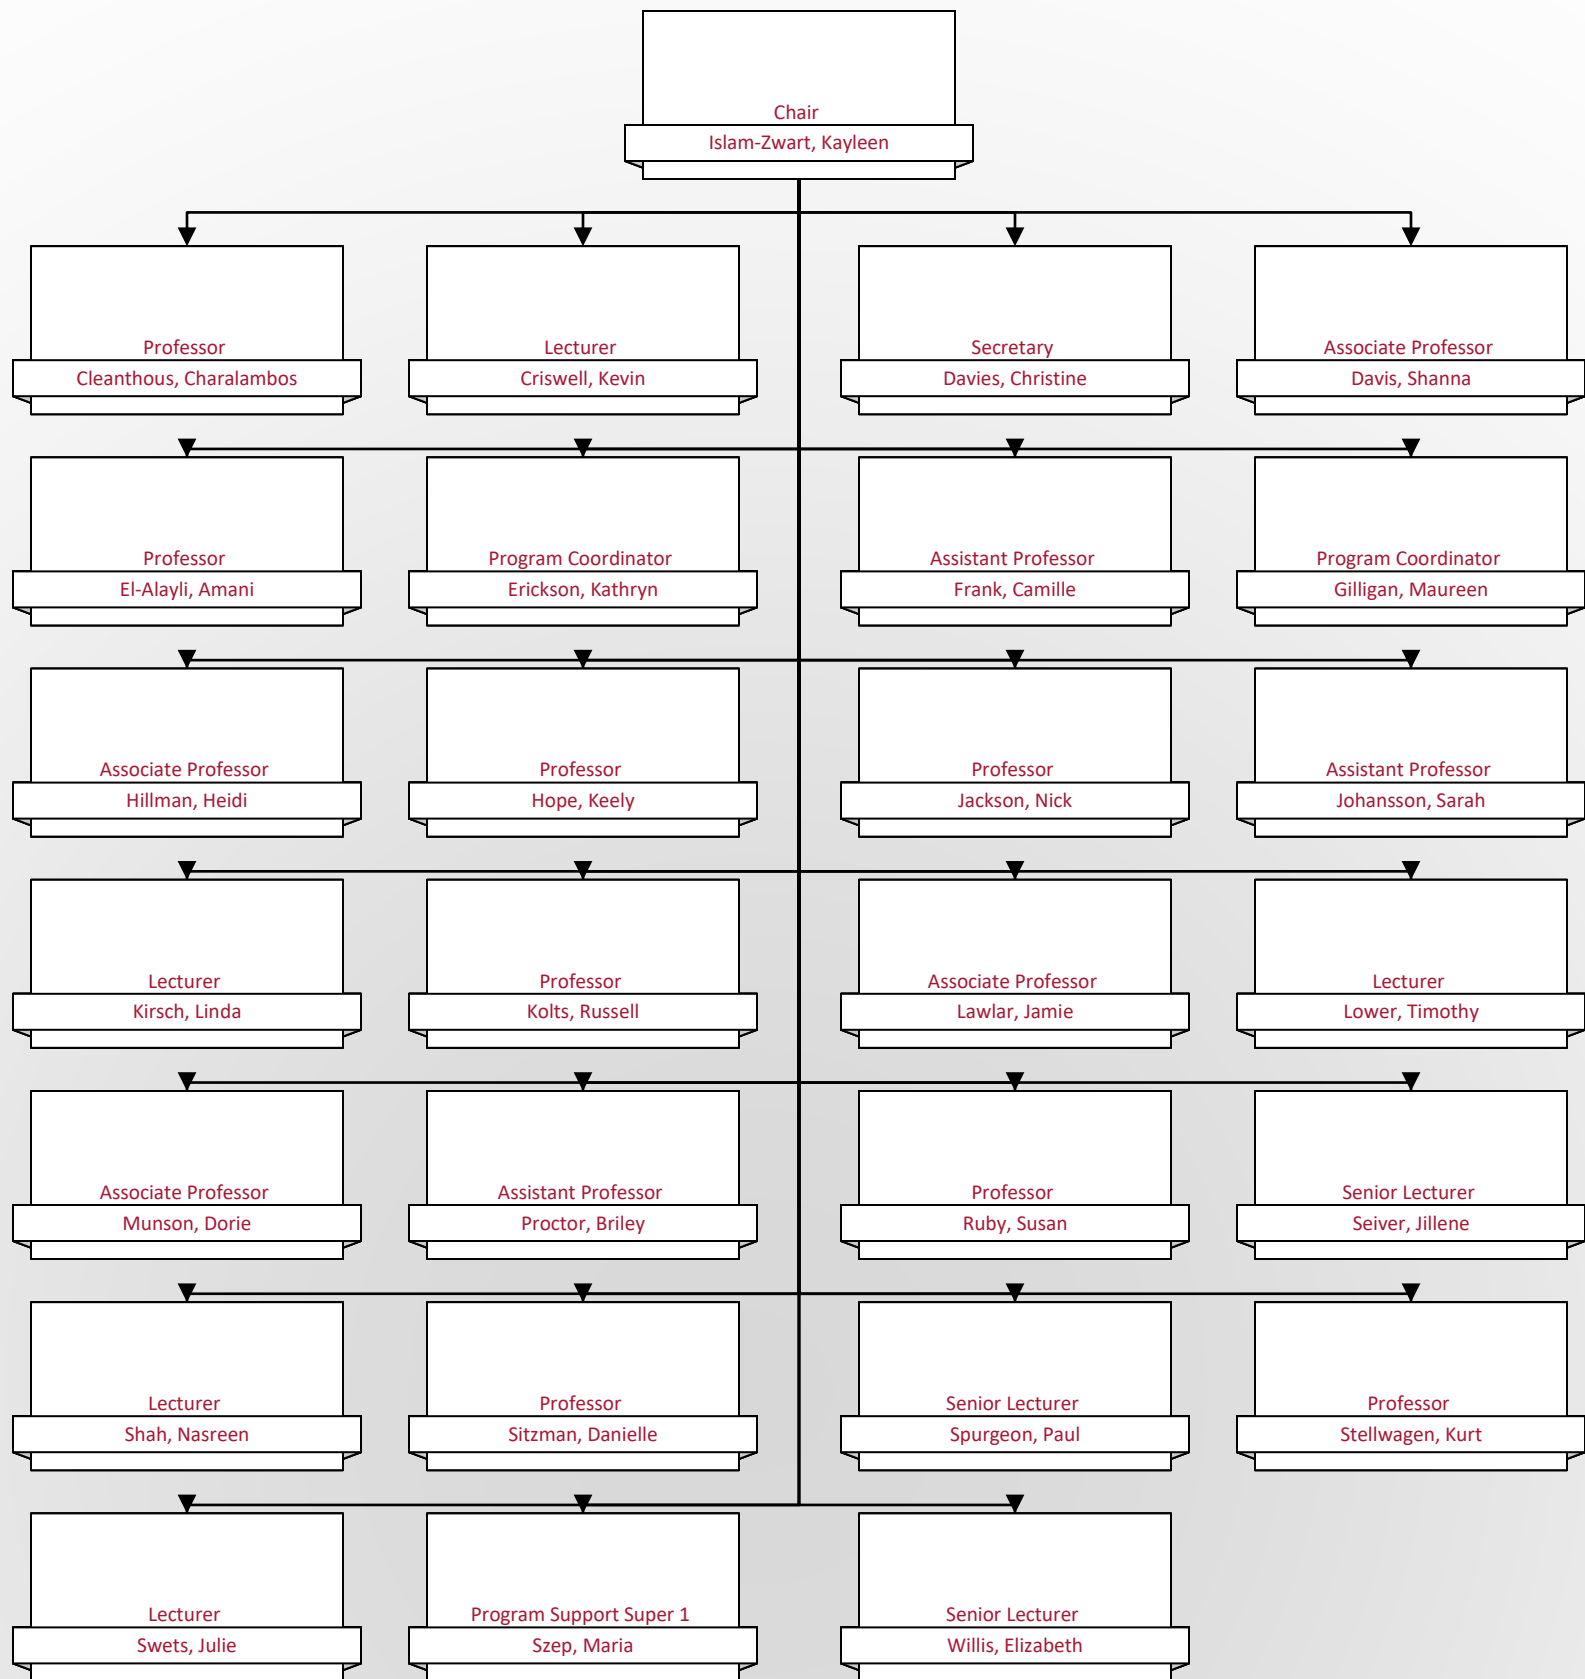

EASTERN WASHINGTON UNIVERSITY SCHOOL OF PSYCHOLOGY

Last modified 01/26/2024